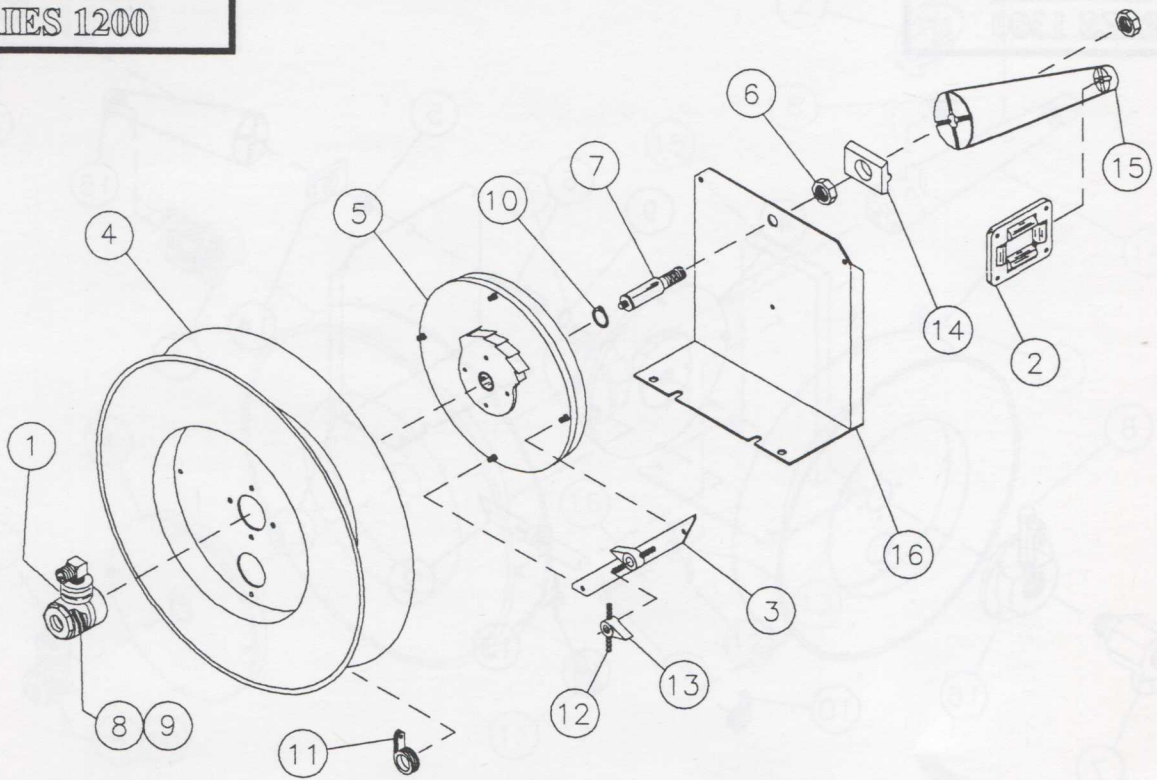

HOSE REEL SERIES 1200

PARTS LIST

* MODEL NUMBER MUST BE KNOWN TO CLARIFY PART NUMBER
USE HOSE & CORD CATALOG FOR REPLACEMENTS

NO.	PART#	DESCRIPTION	MODEL	NO.	PART#	DESCRIPTION	MODEL
1*	SA-01	SWIVEL JOINT 1/4	1201,1202,1203,1204	13	055-12	LOCKING CAM	ALL
	SA-02	SWIVEL JOINT 3/8	1209,1210,1211,1212 1216,1217,1218	14	055-13	GUIDE ARM LOCK	ALL
	SA-03	SWIVEL JOINT 1/2	1213,1214,1215,1219 1220,1221	15	055-14	ROLLER GUIDE ARM	ALL
2	SA-12	HOSE GUIDE with ROLLERS	ALL	16*	071-09	MOUNTING BASE (SMALL)	1201,1202,1203,1209 1213,1216,1217,1218 1219,1220
3	SA-23	LOCKING BAR ASSEMBLY	ALL		071-10	MOUNTING BASE (LARGE)	1204,1210,1211,1212 1214,1215,1221
4*	SA-58	REEL SPOOL 20"	1201,1202,1203,1209 1213,1216,1217,1218 1219,1220	17			
	SA-59	REEL SPOOL 22"	1204,1210,1211,1212 1214,1215,1221	18			
5*	SS-342	MOTOR SPRING AND ARBOR ASSEMBLY	1201,1209	19			
	SS-352		1202,1210	20			
	SS-362		1203,1211	22			
	SS-372		1204,1212	NOTES:			
	SS-402		1213,1216,1217,1219 1220				
	SS-442		1214,1215,1218,1221				
6	009-01	3/4-10 HEX NUT (2 REQ)	ALL				
7	018-03	AXLE	ALL				
8	K21-01	O-RING KIT	1/4 SWIVEL				
9	K21-03	O-RING KIT	3/8 & 1/2 SWIVEL				
10	022-04	RETAINING RING	ALL				
11	023-02	HOSE CLAMP	ALL				
12	031-01	LOCKING CAM SPRING	ALL				