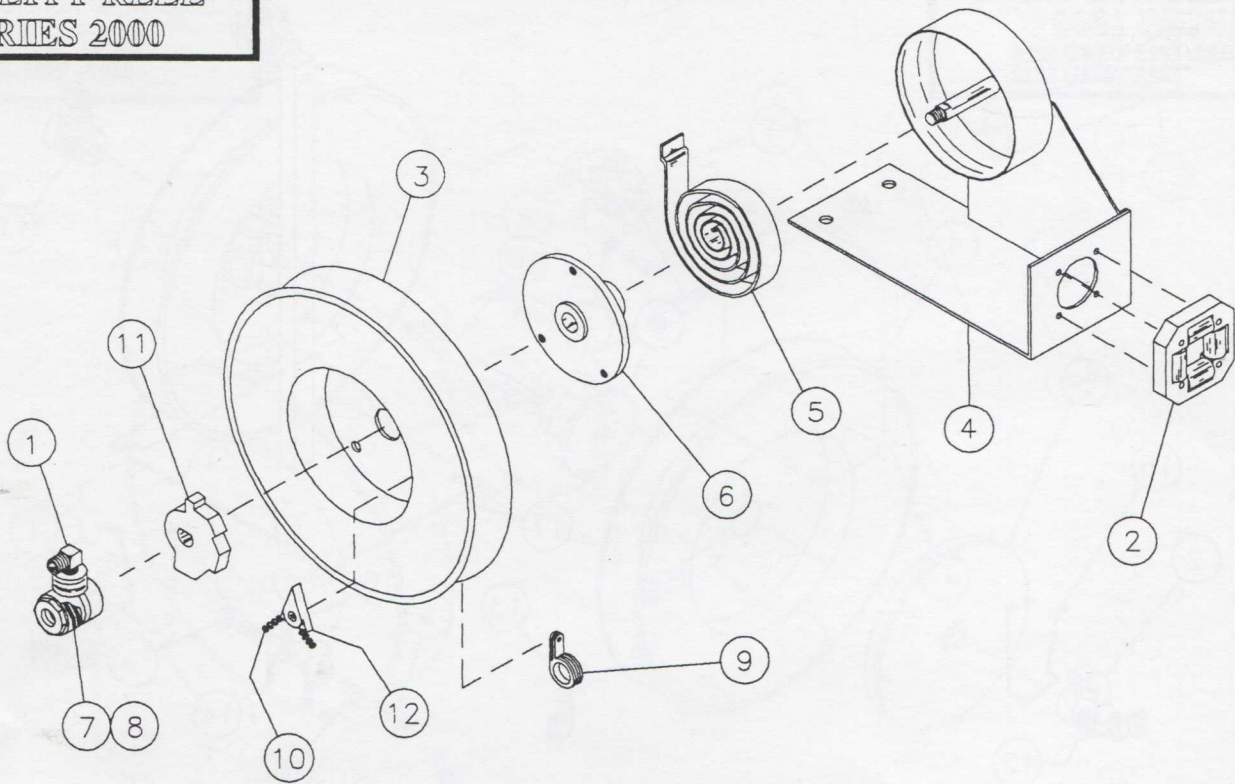

**UTILITY REEL  
SERIES 2000**

**PARTS LIST**

\* MODEL NUMBER MUST BE KNOWN TO CLARIFY PART NUMBER  
USE HOSE & CORD CATALOG FOR REPLACEMENTS

NO.	PART#	DESCRIPTION	MODEL	NO.	PART#	DESCRIPTION	MODEL
1*	SA-01	SWIVEL JOINT 1/4	2001,2002,2003	21			
	SA-02	SWIVEL JOINT 3/8	2006	22			
2	SA-17	HOSE GUIDE with ROLLERS	ALL	23			
3	SA-60	REEL SPOOL	ALL	24			
4	SA-62	MOUNTING BASE ASSEMBLY	ALL	25			
5	SS-150	MOTOR SPRING	ALL	26			
6	F-55-25	BEARING HUB	ALL	27			
7	K21-01	O-RING KIT	1/4 SWIVEL	28			
8	K21-03	O-RING KIT	3/8 SWIVEL	29			
9	023-02	HOSE CLAMP	ALL	30			
10	031-01	LOCKING CAM SPRING	ALL	31			
11	055-26	LOCKING RING	ALL	NOTES:			
12	055-27	LOCKING CAM	ALL				
13							
14							
15							
16							
17							
18							
19							
20							