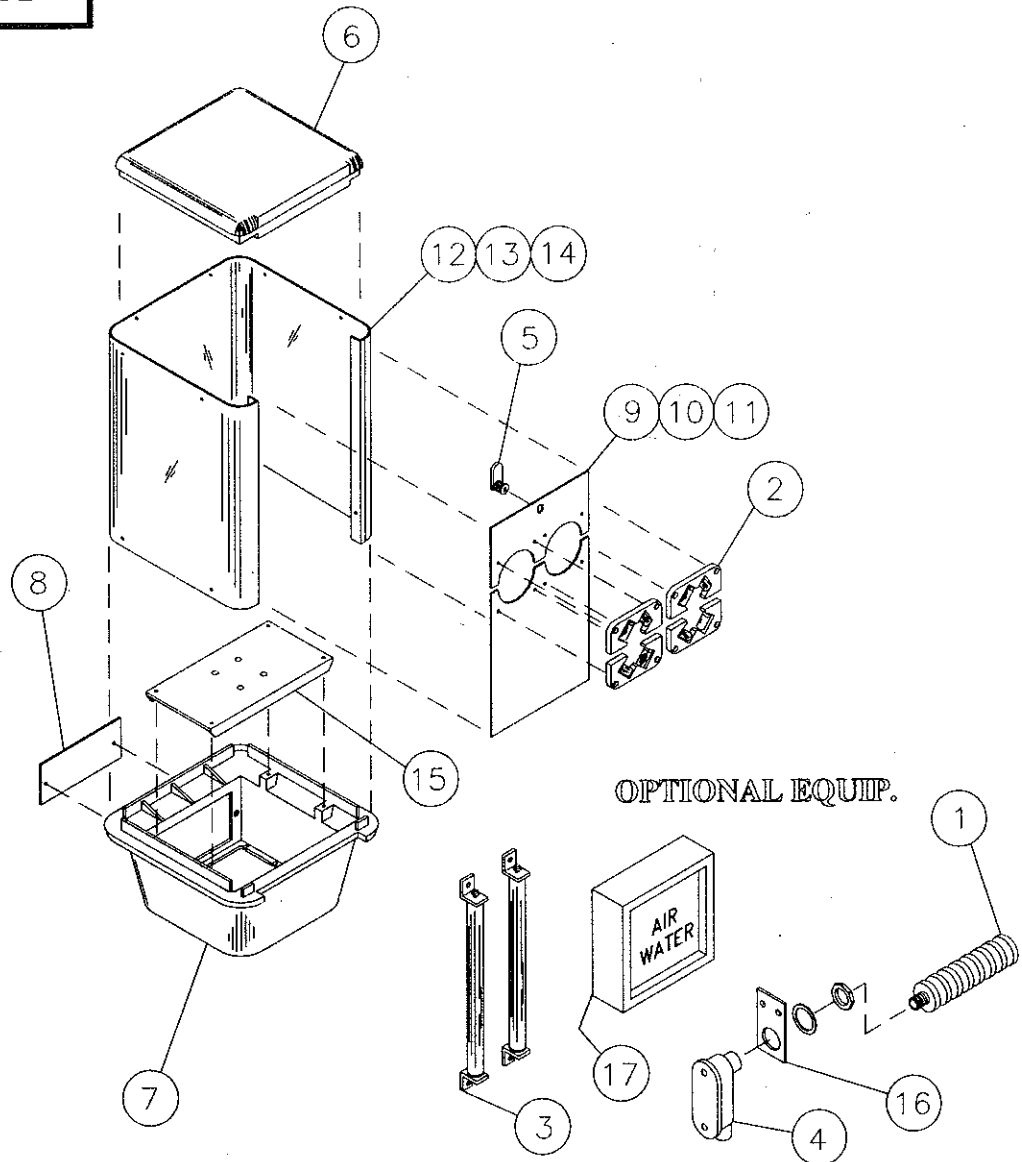

**GUARDIAN
SERIES 50 & 51**

REFER: PAGE 14 FOR HOSE REEL

PARTS LIST

NO.	PART#	DESCRIPTION	MODEL	NO.	PART#	DESCRIPTION	MODEL
1	SA-07	HEATER ASSEMBLY	OPTION	12	057-07	WRAP 17"	50-25,51-25
2	SA-11	HOSE GUIDE with ROLLERS	ALL	13	057-08	WRAP 23"	50-31,51-31
3	SA-21	SIDE ROLLER ASSEMBLY	OPTION	14	057-09	WRAP 29"	50-37,51-37
4	019-16	JUNCTION BOX	OPTION	15	057-10	REEL PLATE	ALL
5	031-06	LOCK with KEYS	ALL	16	057-12	HEATER PLATE	OPTION
6	055-02	TOP CASTING	ALL	17	S	SIGN ASSEMBLY	OPTION
7	055-03	BASE CASTING	ALL				
8	057-01	ACCESS DOOR	ALL				
9	057-04	DOOR 17"	50-25,51-25				
10	057-05	DOOR 23"	50-31,51-31				
11	057-06	DOOR 29"	50-37,51-37				