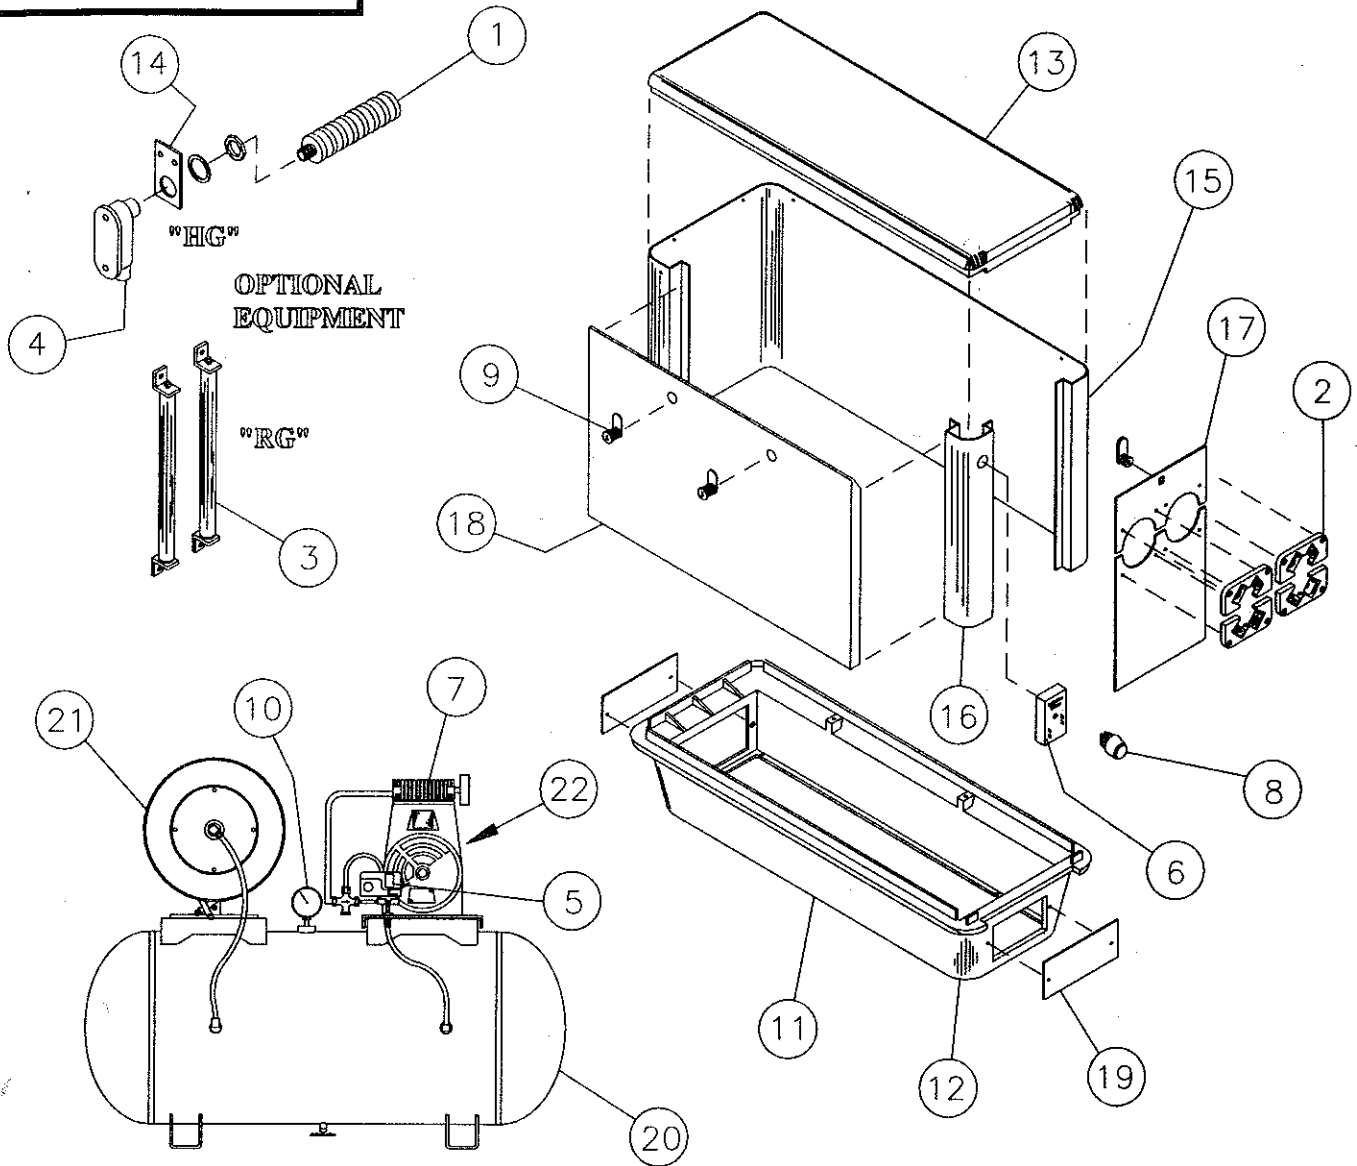

**GUARDIAN
SERIES 80 & 80-T**

PARTS LIST

NO.	PART#	DESCRIPTION	MODEL	NO.	PART#	DESCRIPTION	MODEL
1	SA-07	HEATER	OPTION	12	055-05	BASE END CASTING	ALL
2	SA-11	HOSE GUIDE with ROLLERS	ALL	13	055-06	TOP CASTING	ALL
3	SA-21	SIDE ROLLERS (SET)	OPTION	14	057-12	HEATER PLATE	OPTION
4	019-16	JUNCTION BOX	OPTION	15	058-07	SIDE WRAP	ALL
5	019-22	PRESSURE SWITCH	80-T	16	058-08	CORNER WRAP	ALL
6	019-24	3 MINUTE TIMER	80-T	17	058-09	FRONT DOOR	ALL
7	019-26	COMPRESSOR ONLY	ALL	18	058-10	SIDE DOOR	ALL
8	019-37	PUSH BUTTON SWITCH	ALL	19	058-11	ACCESS DOOR	ALL
9	031-06	LOCK with KEYS	ALL	20	058-15	11 GALLON TANK	ALL
10	031-13	AIR GUAGE	ALL	21	HOSE REEL ASSEMBLY -- SEE GUARDIAN REEL SHEET FOR PARTS		
11	055-04	BASE SIDE CASTING	ALL	22	SA-85	COMPRESSOR ASSEMBLY	