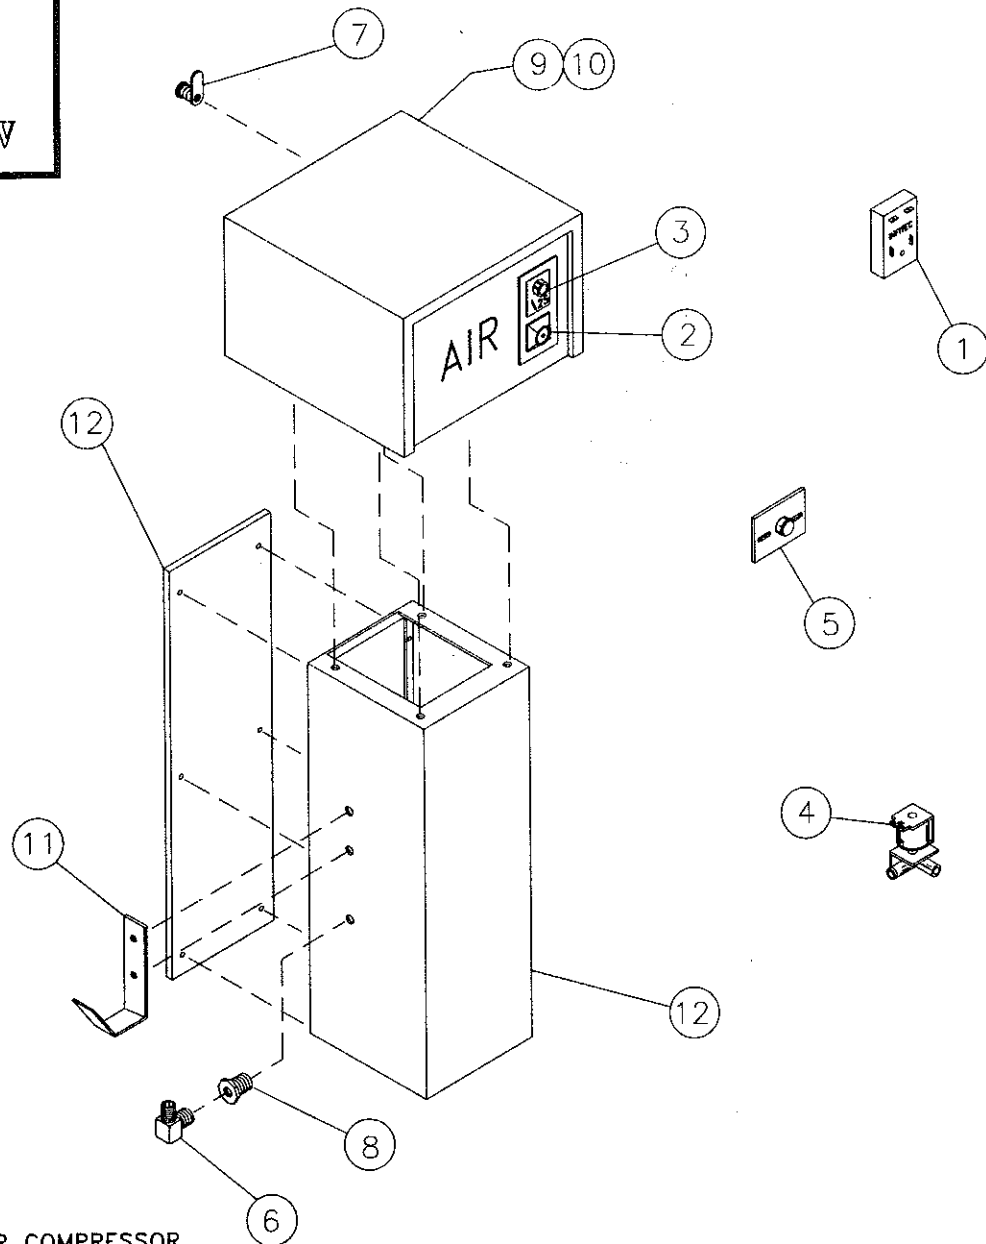

PEDESTAL
 SERIES 95-A
 95-AW
 95-CA
 95-CAW

REFER: PAGE 13 FOR COMPRESSOR

PARTS LIST

NO.	PART#	DESCRIPTION	MODEL	NO.	PART#	DESCRIPTION	MODEL
1	019-24	THREE MINUTE TIMER	95-A, 95-AW	11	061-01	HOSE HOOK	ALL
2	019-34	COIN LOCK BOX	95-CA, 95-CAW	12	061-02	LOWER BASE COLUMN	ALL
3	019-35	COIN METER	95-CA, 95-CAW	NOTES:			
4	019-36	WATER VALVE	95-CAW				
5	019-37	PUSH BUTTON SWITCH	95-A, 95-AW				
6	026-04	BRASS ELL	ALL				
7	031-06	LOCK with KEYS	ALL				
8	039-04	BULK HEAD FITTING	ALL				
9	056-01	COMPRESSOR CABINET	95-A, 95-AW				
10	056-02	COIN-OP CABINET	95-CA, 95-CAW				