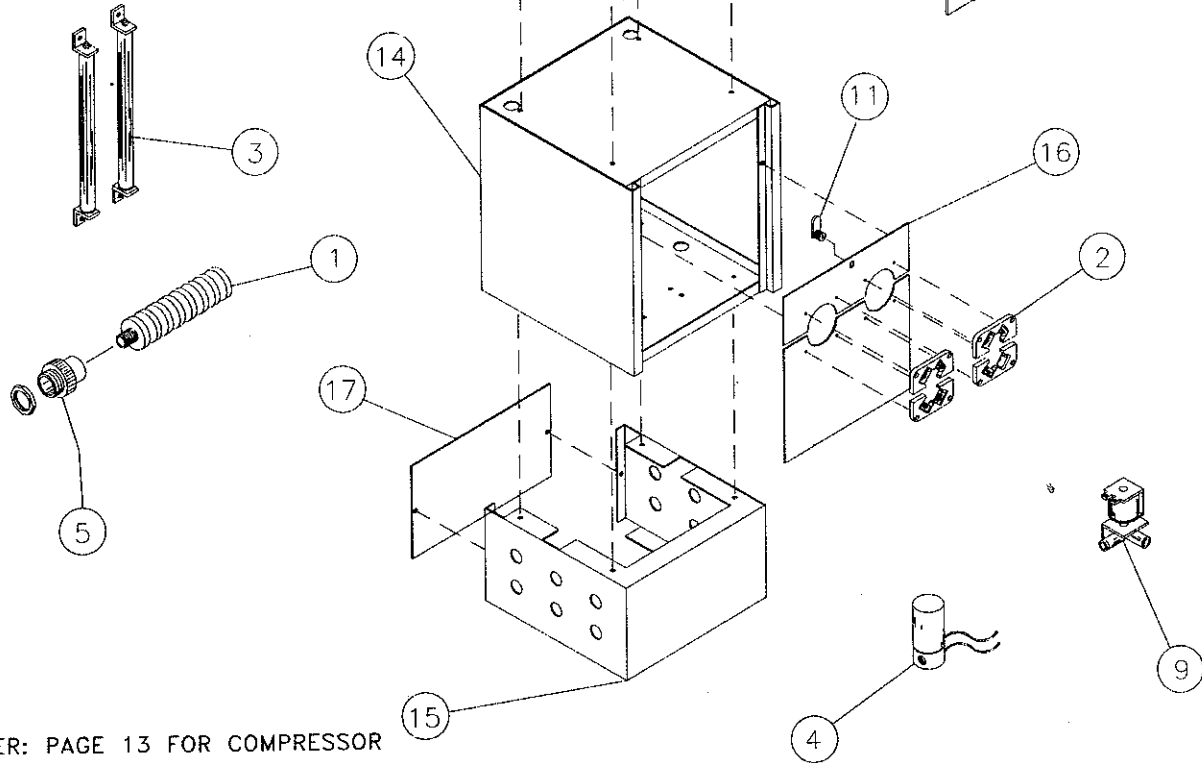

**HOSE MODULE  
SERIES 35 & 36  
40-A & 41-A  
40-CA & 41-CA  
40-CAW**

**OPTIONAL EQUIP.**

REFER: PAGE 13 FOR COMPRESSOR  
REFER: PAGE 14 FOR HOSE REEL

**PARTS LIST**

NO.	PART#	DESCRIPTION	MODEL	NO.	PART#	DESCRIPTION	MODEL
1	SA-07	HEATER ASSEMBLY	OPTION	12	056-01	COMPRESSOR CABINET	35,36,40-A,41-A
2	SA-11	HOSE GUIDE with ROLLERS	ALL	13	056-02	COIN-OP CABINET	35-C,36-C
3	SA-21	SIDE ROLLER ASSEMBLY	OPTION	14	056-03	REEL CABINET	ALL
4	019-15	AIR SOLENOID	35-C,36-C	15	056-05	BASE	ALL
5	019-17	UNION & NUT	OPTION	16	056-07	FRONT DOOR PANEL	ALL
6	019-24	THREE MINUTE TIMER	35,36,40-A,41-A	17	056-08	ACCESS DOOR	ALL
7	019-34	COIN LOCK BOX	35-C,36-C,40-CA 40-CAW,41-CA	NOTES:			
8	019-35	COIN METER	35-C,36-C,40-CA 40-CAW,41-CA				
9	019-36	WATER VALVE	40-CAW				
10	019-37	PUSH BUTTON TIMER	35,36,40-A,41-A				
11	031-06	LOCK with KEYS	ALL				